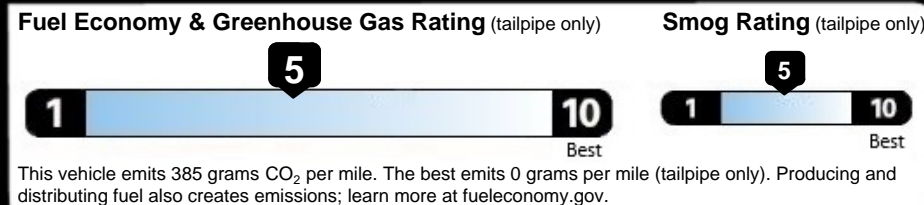

LIMITED WARRANTY/ROADSIDE ASSISTANCE

3 Years / 36,000 Miles Basic
5 Years / 60,000 Miles Powertrain
5 Years / Unlimited Mileage Rust Perforation
3 Years / 36,000 24/7 Roadside Assistance
See Owner Info Kit & Warranty for Details

OPTIONAL EQUIPMENT AND OTHER ITEMS

Manufacturer's Suggested Retail Price **$44,995.00**
Exterior Color: Crystal White Pearl
Full Tank of Gas **INCLD**
Option Package: 23 $4,090.00
Subaru 12.1" Multimedia System w/ Navigation
Power Moonroof
Surround View Monitor System
Black Nappa Leather-Trimmed Upholstery w/ Copper Stitch
Ventilated Front Seats
12-Way Power Driver's Seat w/ 4-Way Lumbar Support & Leg Extension
8-Way Power Front Passenger Seat
Black Power-Folding Heated Mirrors w/ Turn Signals
Outback Wilderness Package $1,103.00
Auto-Dimming Exterior Mirror
Auto-Dimming Mirror with Compass and HomeLink
Rear Seatback Protector
Rear Bumper Cover
LED Upgrade **$79.00**

EPA DOT Fuel Economy and Environment

Fuel Economy

23 MPG Small SUVs range from 14 to 138 MPG. The best vehicle rates 146 MPGe.
21 city 27 highway
4.3 gallons per 100 miles

Gasoline Vehicle

You spend **$2,250** more in fuel costs over 5 years compared to the average new vehicle.

Annual fuel cost **$2,150**

Actual results will vary for many reasons, including driving conditions and how you drive and maintain your vehicle. The average new vehicle gets 29 MPG and costs $8,500 to fuel over 5 years. Cost estimates are based on 15,000 miles per year at $3.30 per gallon. MPGe is miles per gallon equivalent. Vehicle emissions are a significant cause of climate change and smog.

fueleconomy.gov

Calculate personalized estimates and compare vehicles

PARTS CONTENT INFORMATION

FOR VEHICLES IN THIS CARLINE: U.S./CANADIAN PARTS CONTENT: 0% MAJOR SOURCES OF FOREIGN PARTS CONTENT: JAPAN: 85%

FOR THIS VEHICLE: FINAL ASSEMBLY POINT: OTA, GUNMA, JAPAN COUNTRY OF ORIGIN: ENGINE: JAPAN TRANSMISSION: JAPAN

Note: Parts content does not include final assembly, distribution, or other non-parts costs.

Privacy Notice
www.subaru.com/company/privacy.html

Destination and Delivery **$1,450.00**
Total Suggested Retail Price **$51,717.00**

THIS LABEL HAS BEEN APPLIED PURSUANT TO FEDERAL LAW, DO NOT REMOVE OR ALTER PRIOR TO THE DELIVERY TO THE ULTIMATE PURCHASER.