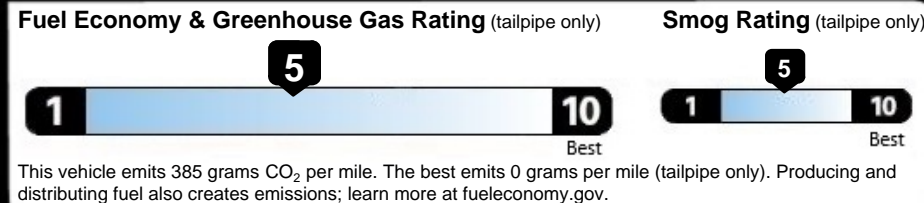

LIMITED WARRANTY/ROADSIDE ASSISTANCE

3 Years / 36,000 Miles Basic
5 Years / 60,000 Miles Powertrain
5 Years / Unlimited Mileage Rust Perforation
3 Years / 36,000 24/7 Roadside Assistance
See Owner Info Kit & Warranty for Details

OPTIONAL EQUIPMENT AND OTHER ITEMS

Manufacturer's Suggested Retail Price **$44,995.00**
Exterior Color: Crystal White Pearl
Full Tank of Gas **INCLD**
Option Package: 22 **$2,045.00**
Subaru 12.1" Multimedia System w/ Navigation
Power Moonroof
Surround View Monitor System
Outback Wilderness Package **$1,103.00**
Auto-Dimming Exterior Mirror
Auto-Dimming Mirror with Compass and HomeLink
Rear Seatback Protector
Rear Bumper Cover

EPA DOT Fuel Economy and Environment

Gasoline Vehicle

Fuel Economy
23 MPG Small SUVs range from 14 to 138 MPG. The best vehicle rates 146 MPGe.
21 city 27 highway
4.3 gallons per 100 miles

You spend $2,250 more in fuel costs over 5 years compared to the average new vehicle.

Annual fuel cost $2,150

Actual results will vary for many reasons, including driving conditions and how you drive and maintain your vehicle. The average new vehicle gets 29 MPG and costs $8,500 to fuel over 5 years. Cost estimates are based on 15,000 miles per year at $3.30 per gallon. MPGe is miles per gallon equivalent. Vehicle emissions are a significant cause of climate change and smog.

fueleconomy.gov

Calculate personalized estimates and compare vehicles

PARTS CONTENT INFORMATION
FOR VEHICLES IN THIS CARLINE:
U.S./CANADIAN PARTS CONTENT: 0%
MAJOR SOURCES OF FOREIGN PARTS CONTENT: JAPAN: 85%
FOR THIS VEHICLE:
FINAL ASSEMBLY POINT: OTA, GUNMA, JAPAN
COUNTRY OF ORIGIN: JAPAN
ENGINE: JAPAN
TRANSMISSION: JAPAN
Note: Parts content does not include final assembly, distribution, or other non-parts costs.

Privacy Notice
www.subaru.com/company/privacy.html

Destination and Delivery **$1,450.00**
Total Suggested Retail Price **$49,593.00**

THIS LABEL HAS BEEN APPLIED PURSUANT TO FEDERAL LAW, DO NOT REMOVE OR ALTER PRIOR TO THE DELIVERY TO THE ULTIMATE PURCHASER.